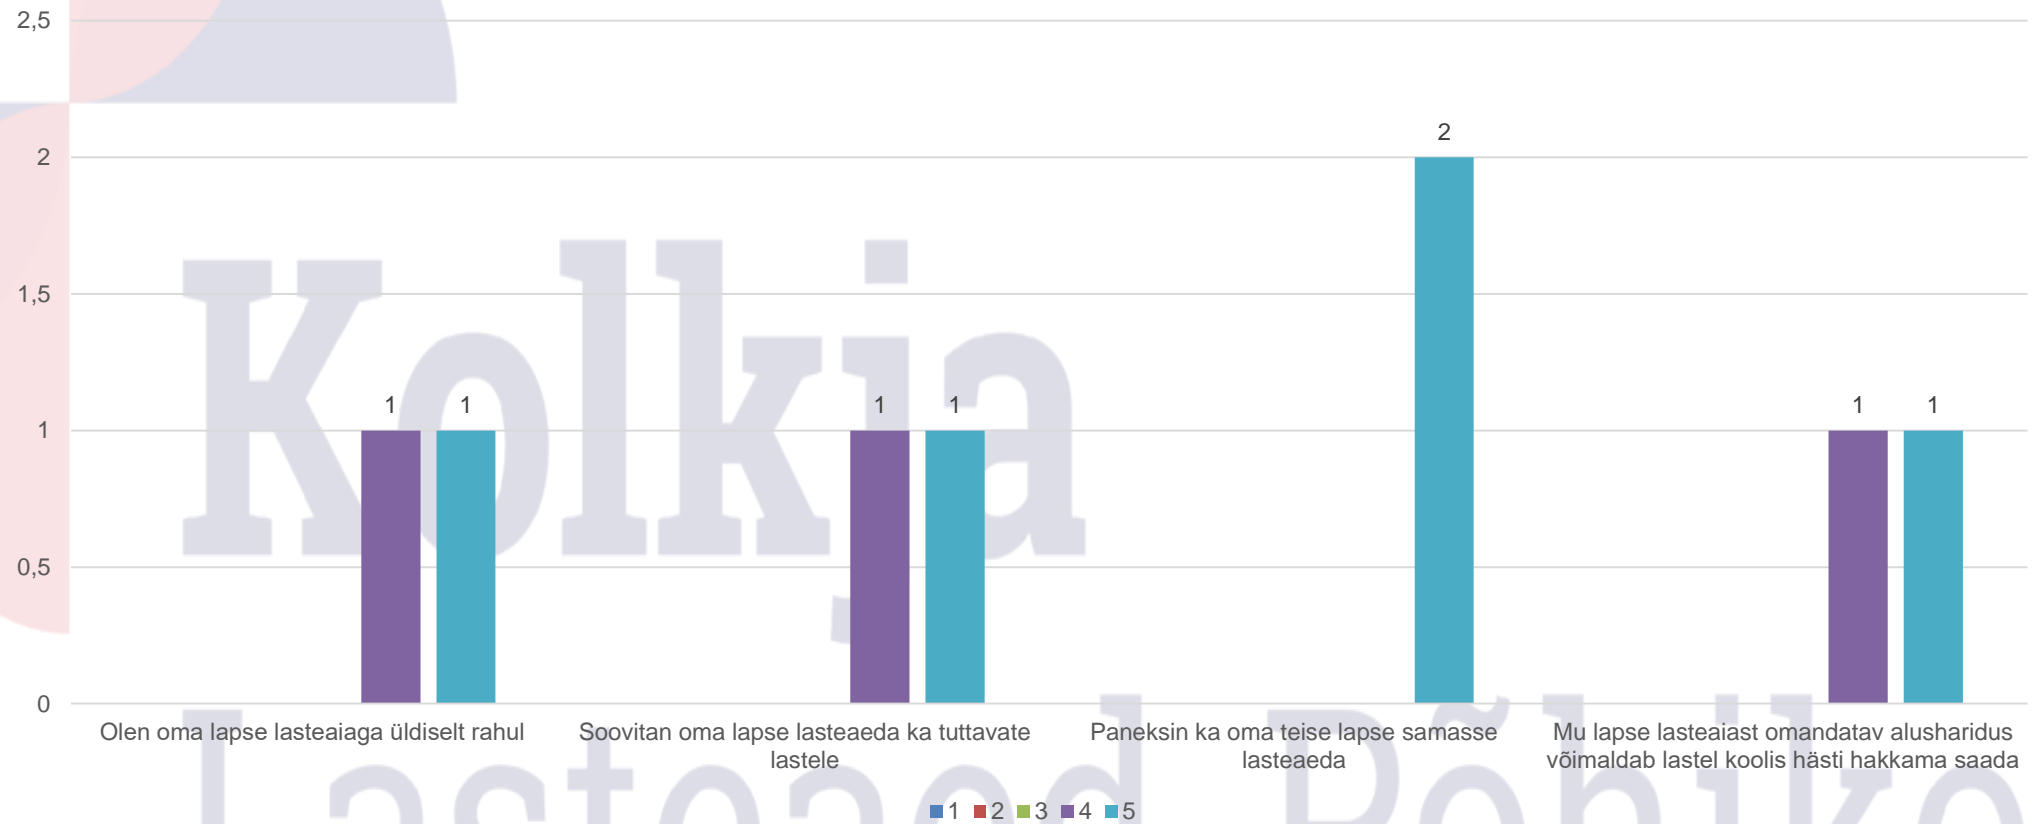

LASTEAIA MAINE JA ÜLDINE RAHULOLU

Lasteaed-Põhikool